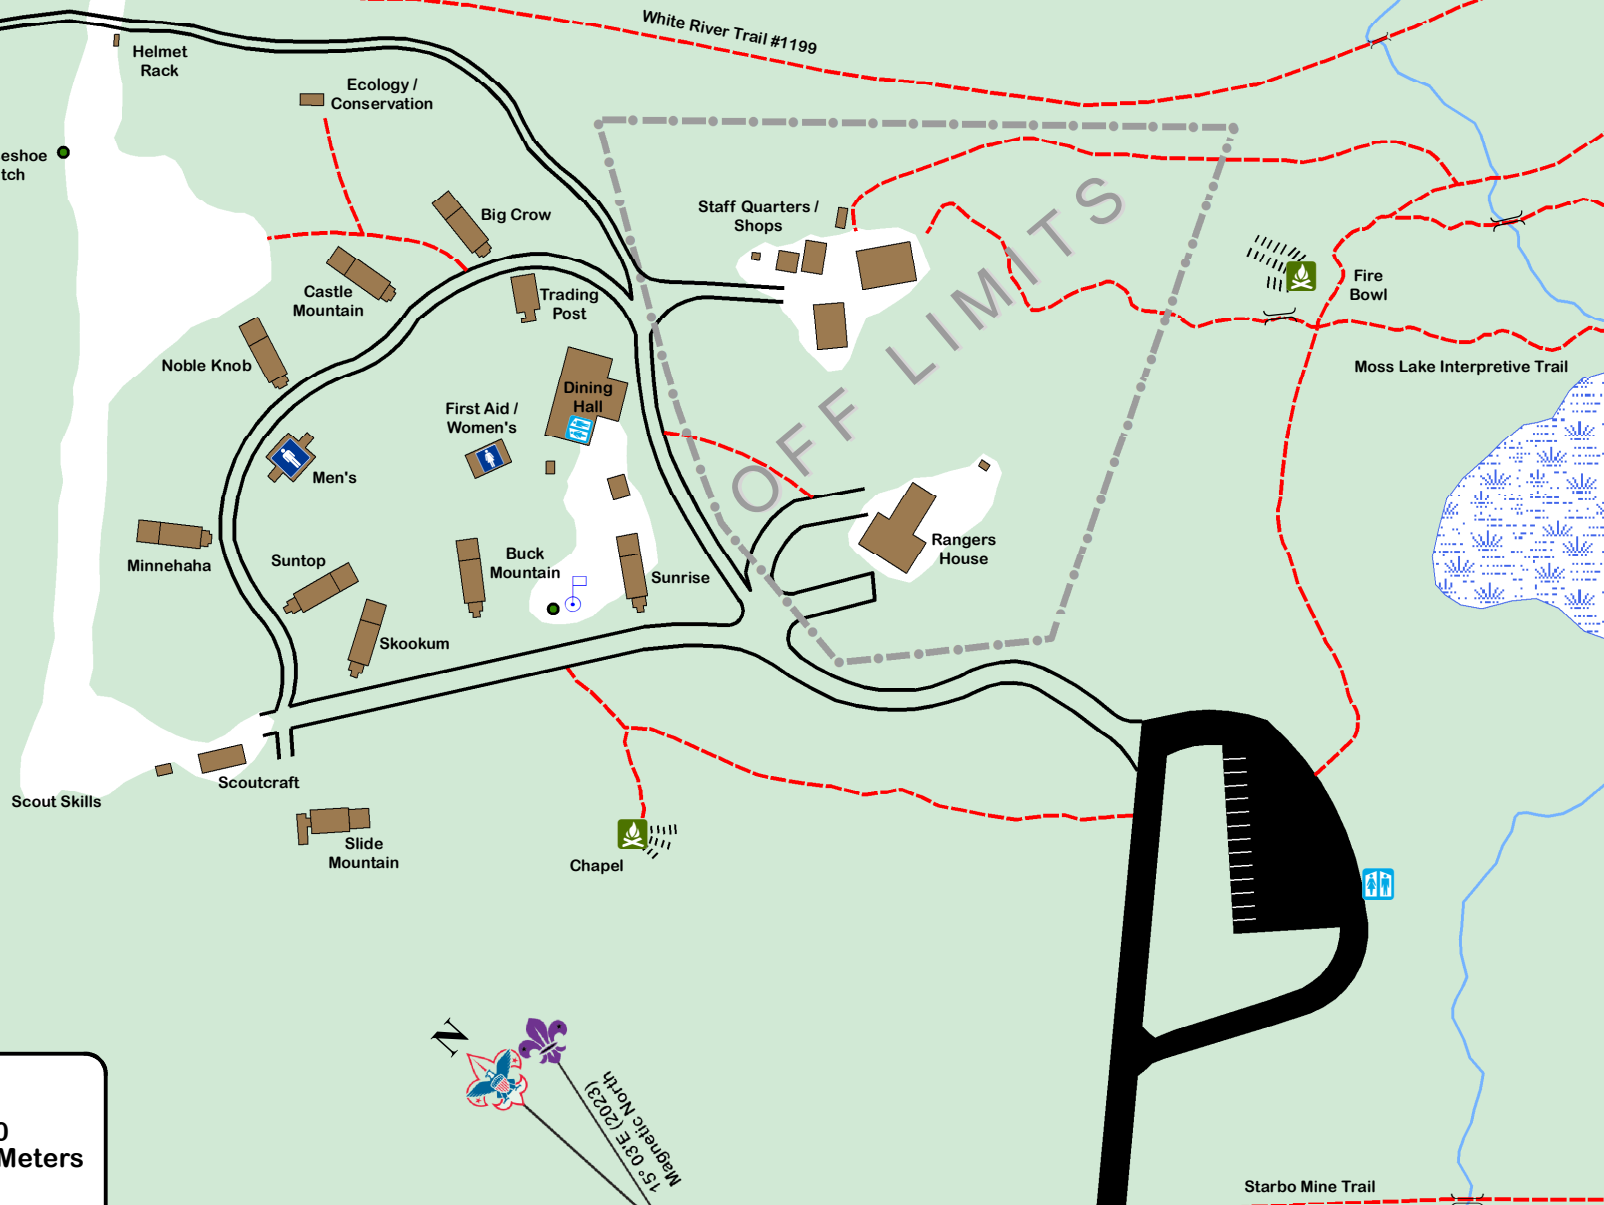

CAMP SHEPPARD

Legend

-  Trail
-  Stream
-  Bridge
-  Campfire
-  Flag Pole
-  Restroom
-  Buildings
-  Swamp
-  Forest Area

Scale 1:2,000

0 12.5 25 50 75 100 Meters

0 12.5 25 50 75 100 Yards

OFF LIMITS