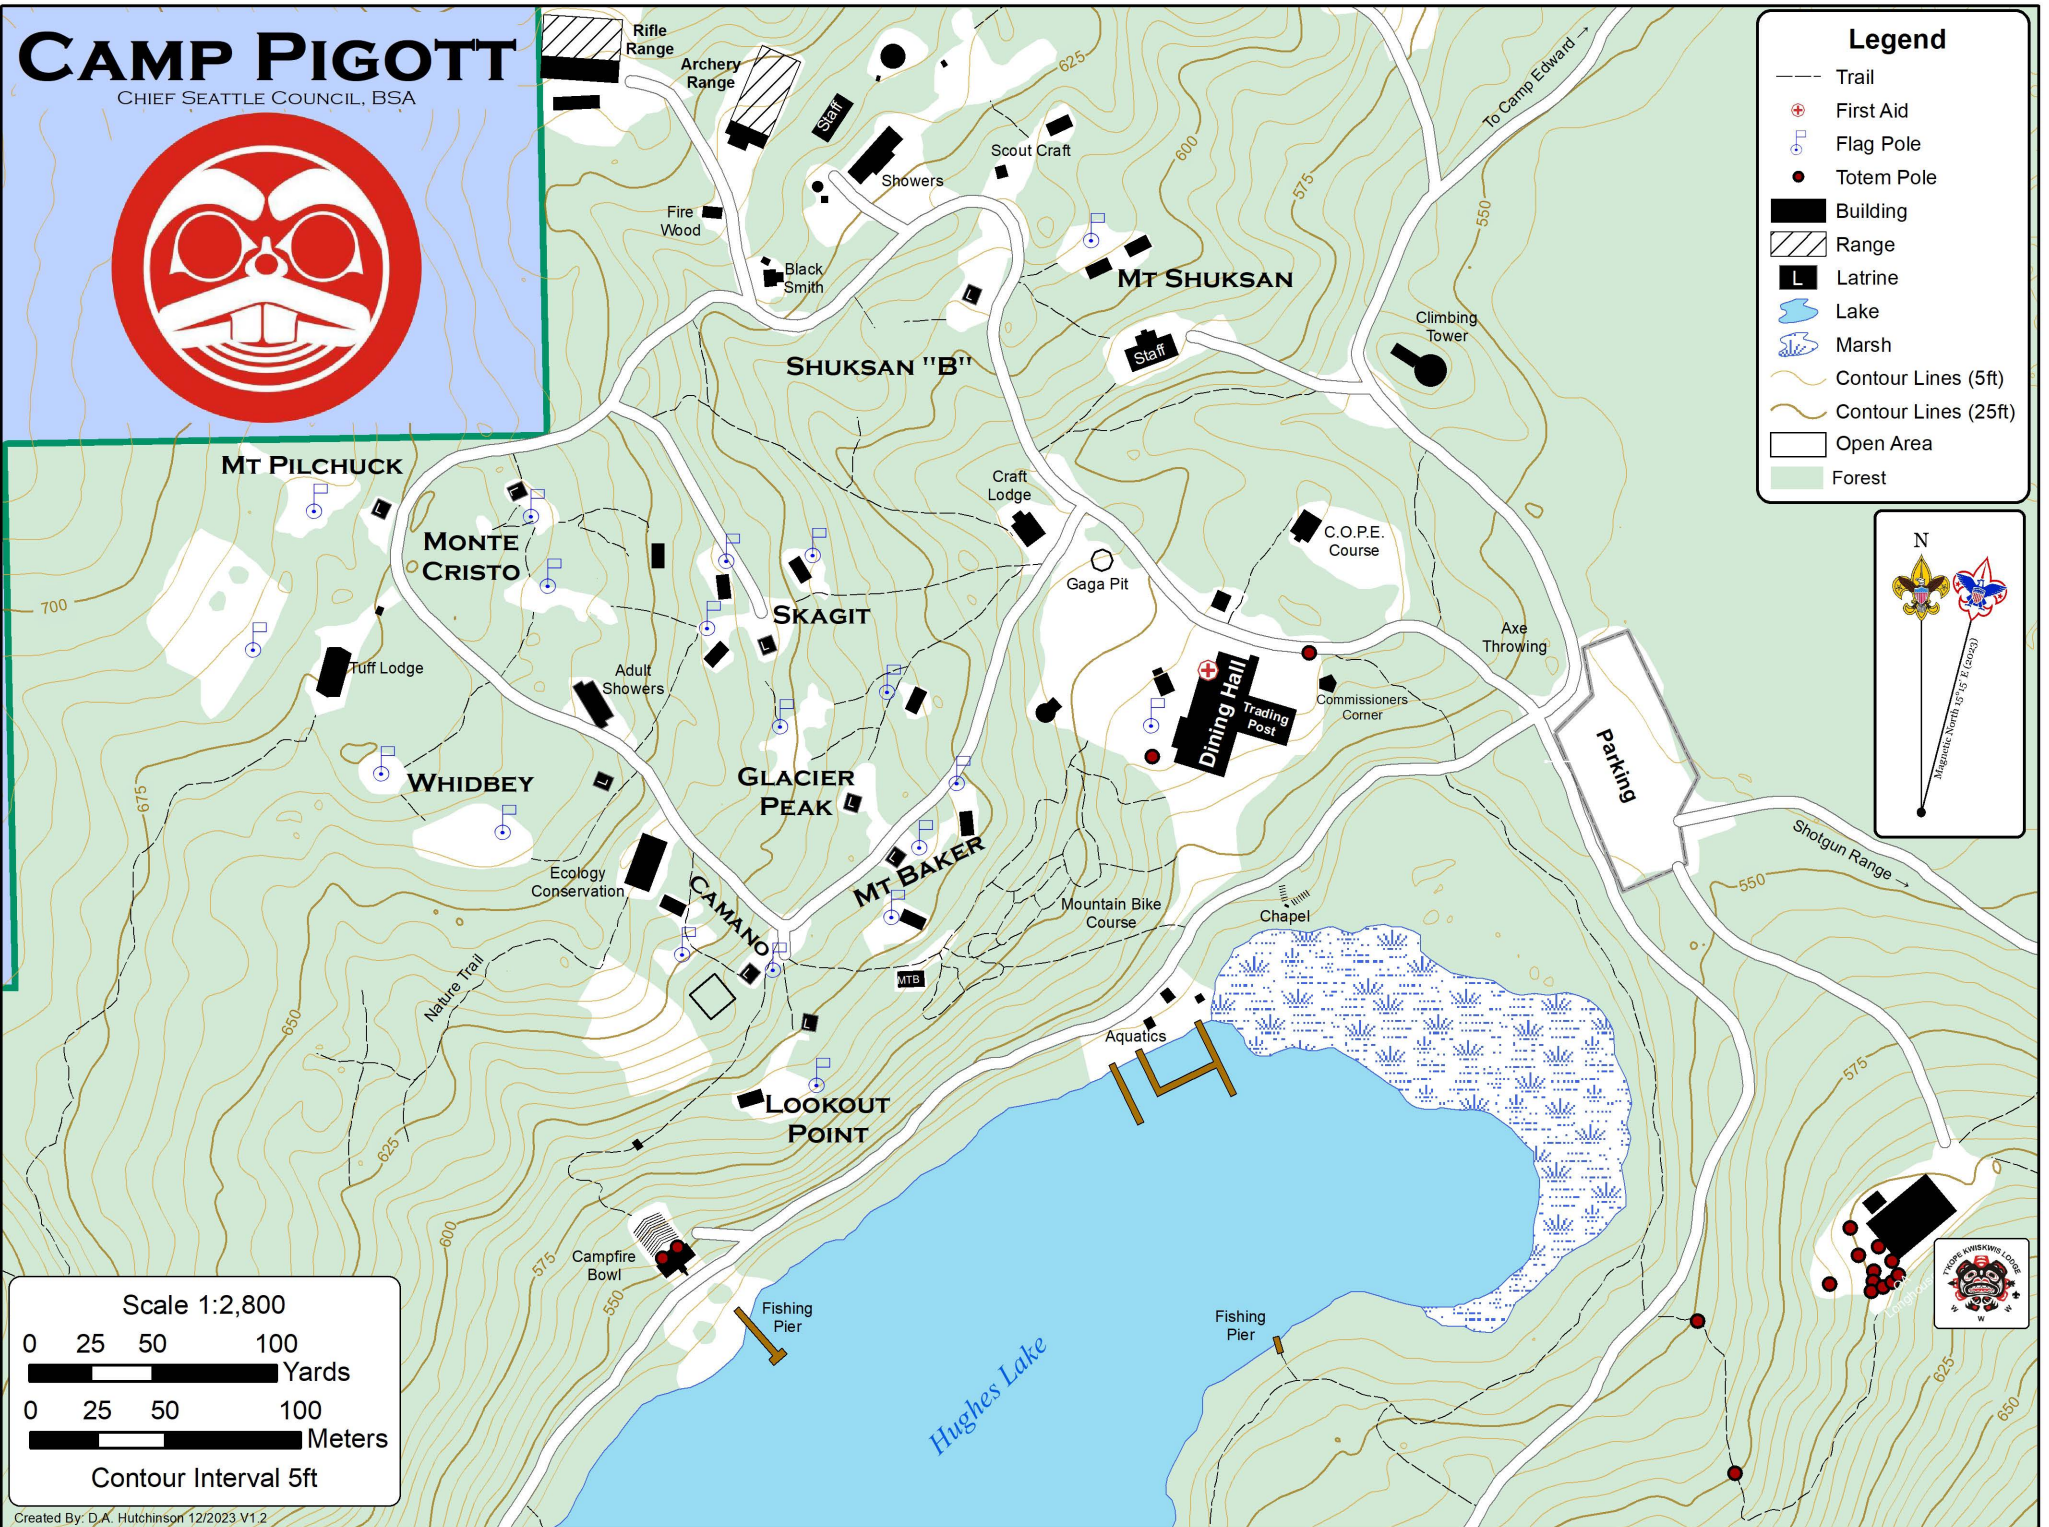

CAMP PIGOTT

CHIEF SEATTLE COUNCIL, BSA

Legend

- Trail
- ⊕ First Aid
- 🚩 Flag Pole
- Totem Pole
- ▬ Building
- ▨ Range
- Ⓛ Latrine
- 🌊 Lake
- 🌿 Marsh
- 📏 Contour Lines (5ft)
- 📏 Contour Lines (25ft)
- Open Area
- 🌲 Forest

Scale 1:2,800

0 25 50 100
Yards

0 25 50 100
Meters

Contour Interval 5ft

Camp Pigott
 24225 Woods Creek Road
 Snohomish, WA 98290
 (360) 568-2065

CAMP PIGOTT

CHIEF SEATTLE COUNCIL, BSA

Legend

- Trail
- Stream
- Building
- Range
- Water
- Marsh
- Contour Lines (5ft)
- Contour Lines (25ft)
- Open Area
- Forest
- Property**
- BSA
- Private
- State