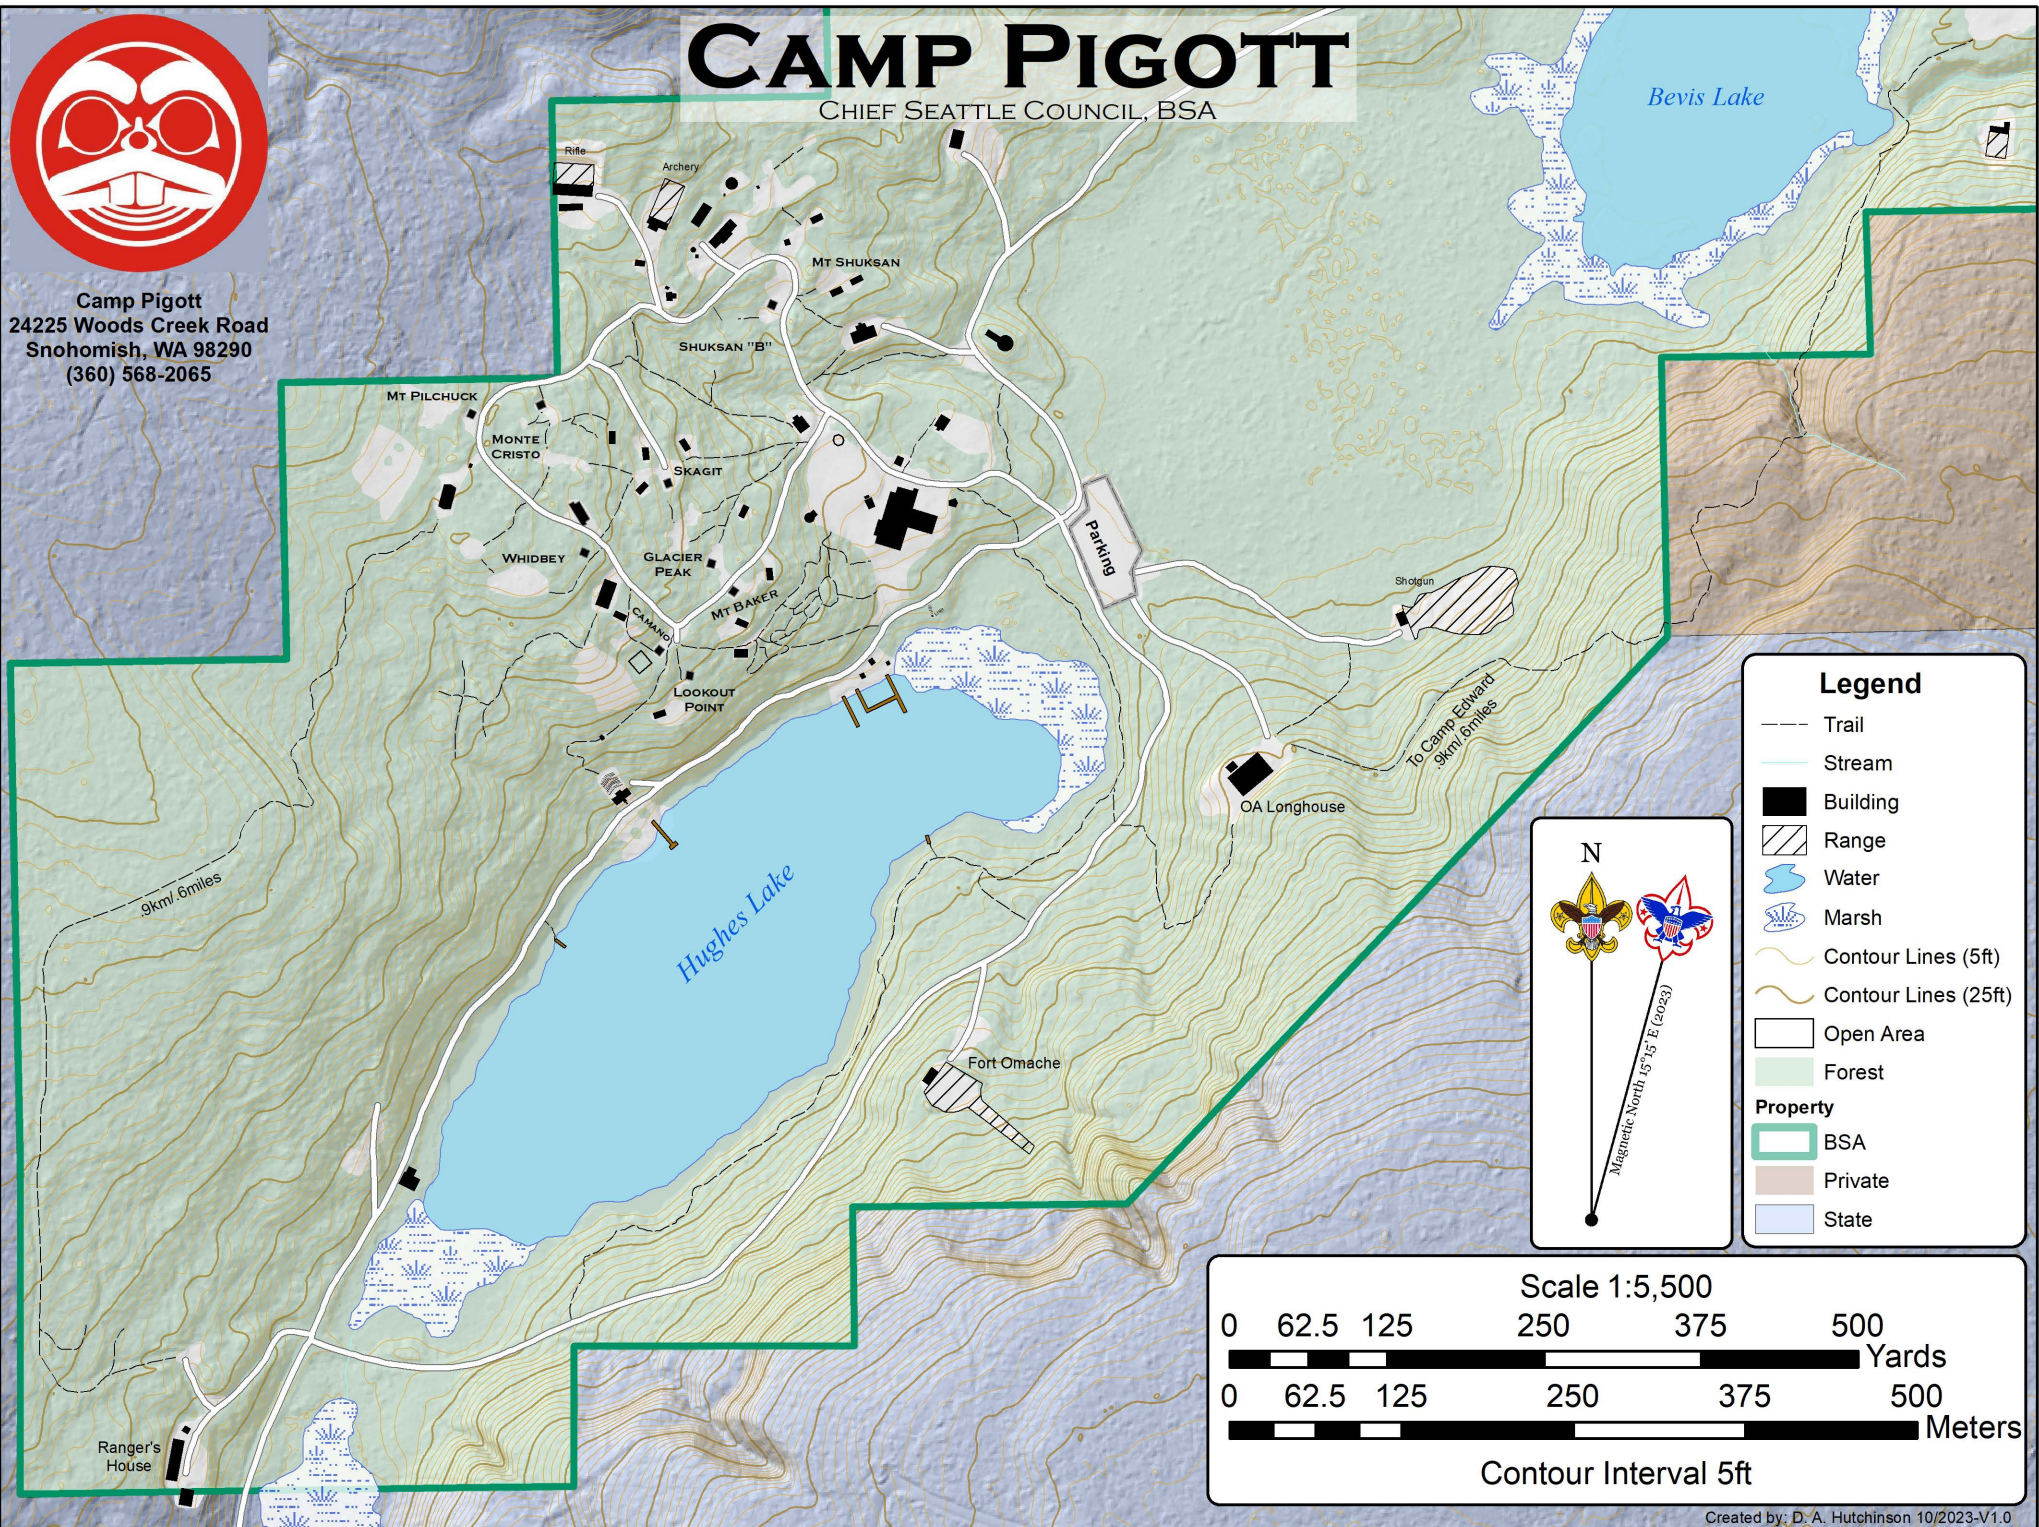

CAMP PIGOTT

CHIEF SEATTLE COUNCIL, BSA

Legend

- Trail
- ⊕ First Aid
- 🚩 Flag Pole
- Totem Pole
- ▬ Building
- ▨ Range
- Ⓛ Latrine
- 🌊 Lake
- 🌿 Marsh
- 📏 Contour Lines (5ft)
- 📏 Contour Lines (25ft)
- Open Area
- 🌲 Forest

Scale 1:2,800

0 25 50 100
Yards

0 25 50 100
Meters

Contour Interval 5ft

Camp Pigott
 24225 Woods Creek Road
 Snohomish, WA 98290
 (360) 568-2065

CAMP PIGOTT

CHIEF SEATTLE COUNCIL, BSA

Legend

- Trail
- Stream
- Building
- Range
- Water
- Marsh
- Contour Lines (5ft)
- Contour Lines (25ft)
- Open Area
- Forest
- Property**
- BSA
- Private
- State