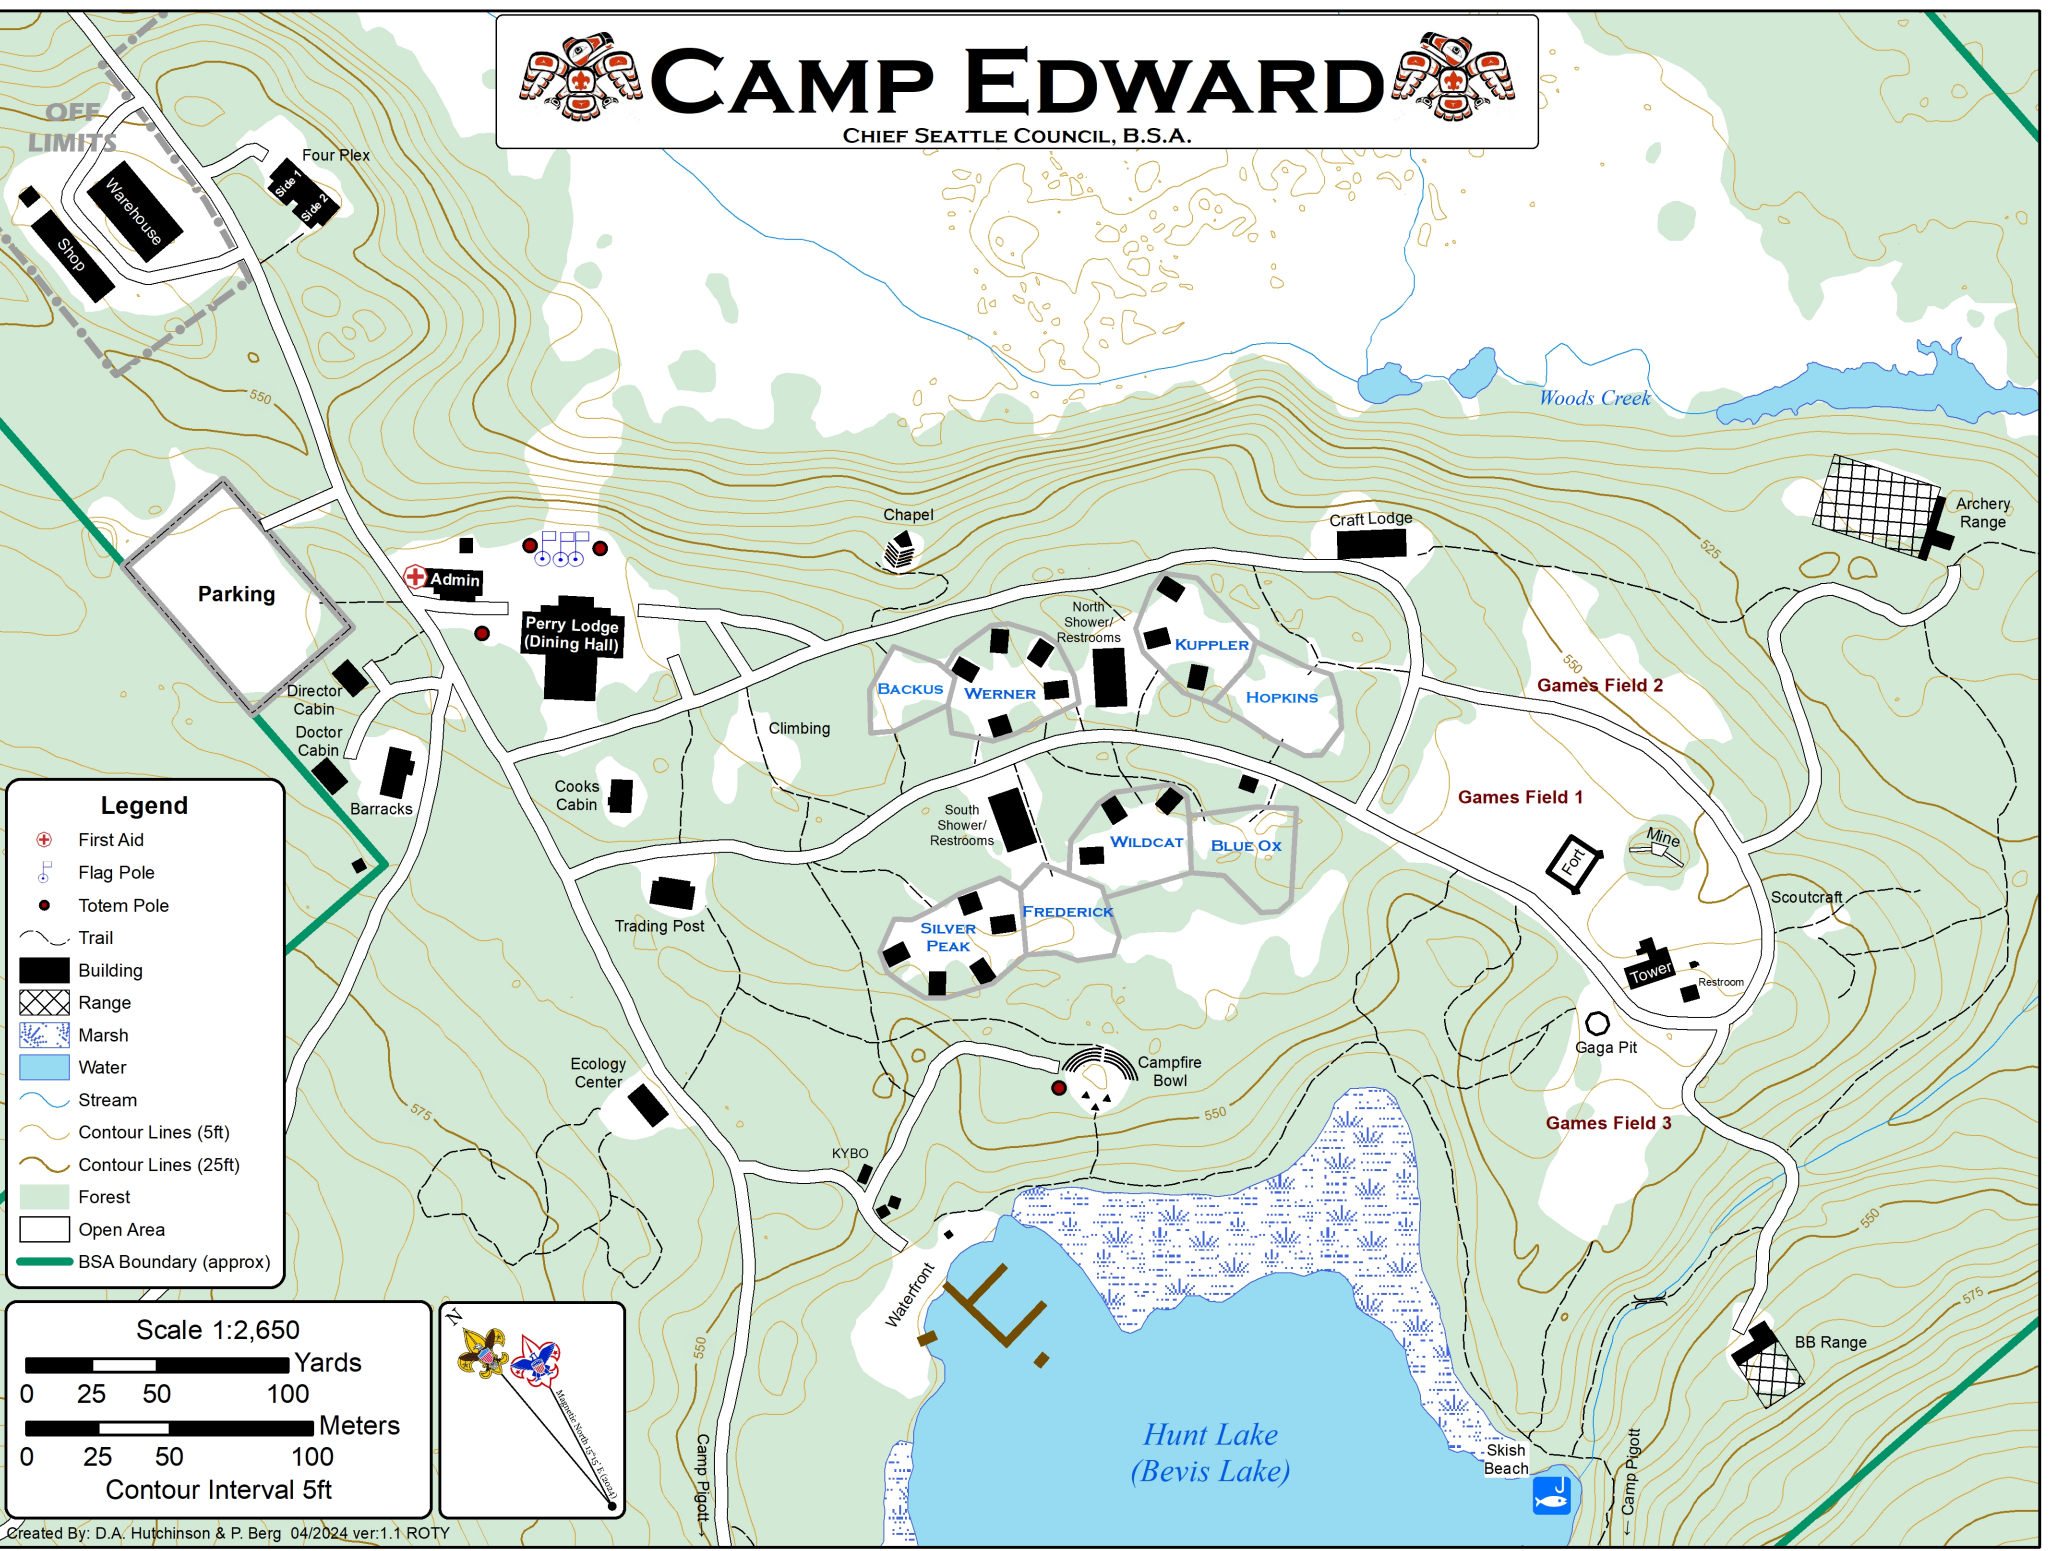

CAMP EDWARD

CHIEF SEATTLE COUNCIL, B.S.A.

Legend

- First Aid
- Flag Pole
- Totem Pole
- Trail
- Building
- Range
- Marsh
- Water
- Stream
- Contour Lines (5ft)
- Contour Lines (25ft)
- Forest
- Open Area
- BSA Boundary (approx)

Scale 1:2,650

Yards
0 25 50 100

Meters
0 25 50 100

Contour Interval 5ft