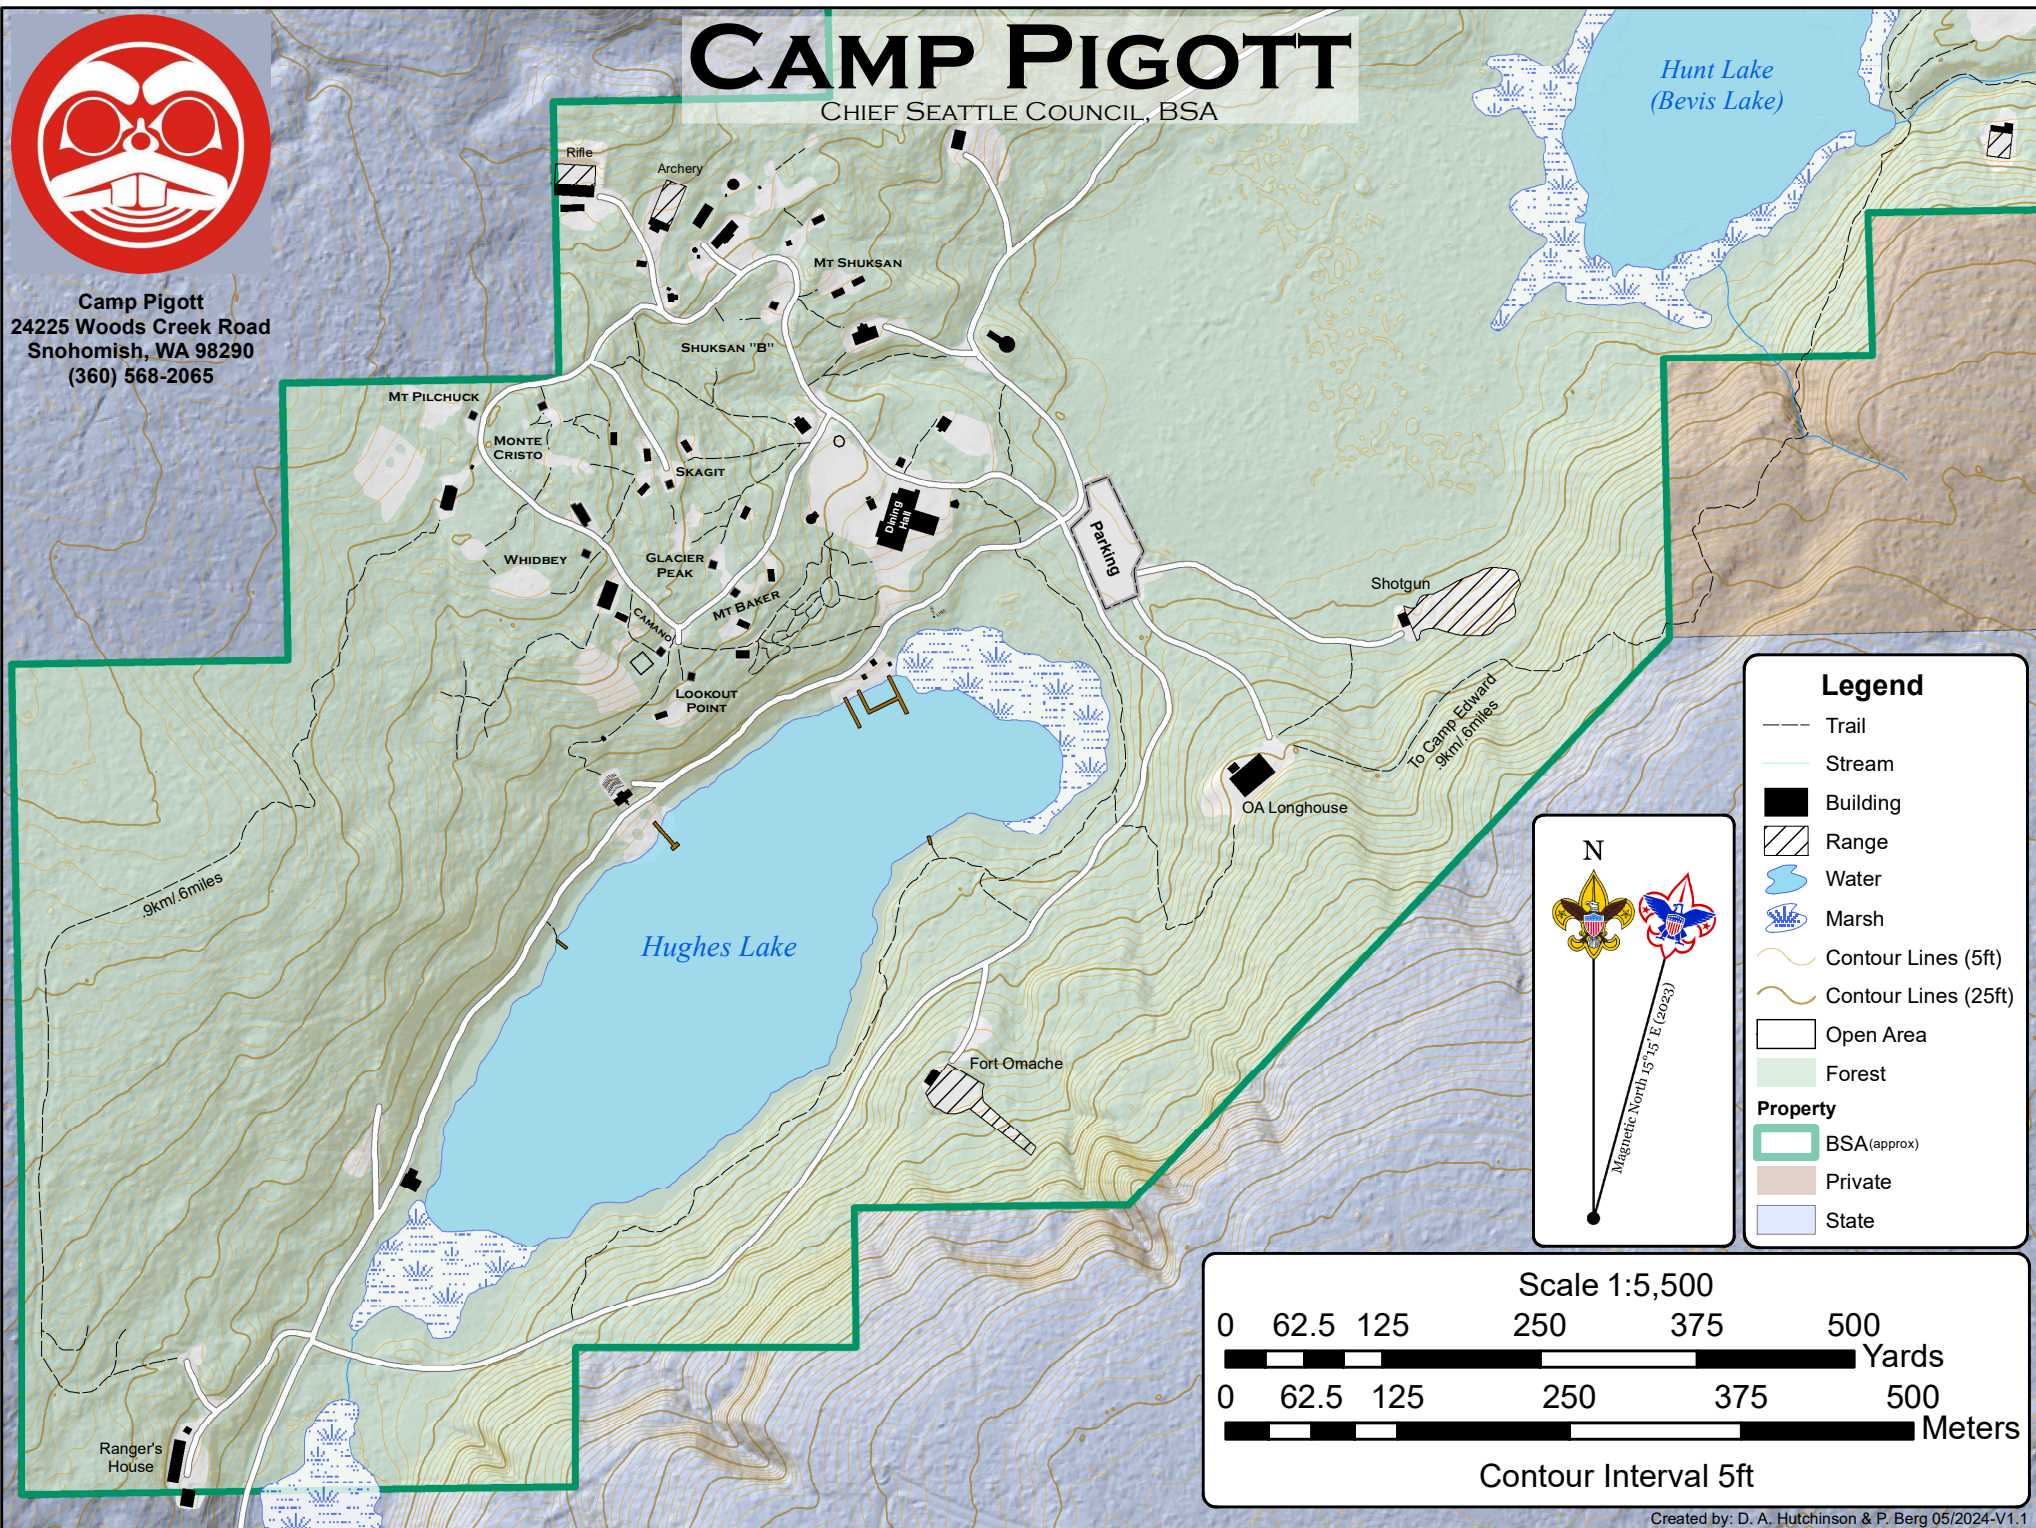

CAMP PIGOTT

CHIEF SEATTLE COUNCIL, BSA

Legend

- Trail
- First Aid
- Flag Pole
- Totem Pole
- Building
- Range
- Latrine
- Lake
- Marsh
- Contour Lines (5ft)
- Contour Lines (25ft)
- Open Area
- Forest

Scale 1:2,800

0 25 50 100
 Yards

0 25 50 100
 Meters

Contour Interval 5ft

Camp Pigott
 24225 Woods Creek Road
 Snohomish, WA 98290
 (360) 568-2065

CAMP PIGOTT

CHIEF SEATTLE COUNCIL, BSA

Legend

- Trail
- Stream
- Building
- Range
- Water
- Marsh
- Contour Lines (5ft)
- Contour Lines (25ft)
- Open Area
- Forest
- Property**
- BSA (approx)
- Private
- State

N

Magnetic North 15°15' E (2023)

Scale 1:5,500

0 62.5 125 250 375 500 Yards

0 62.5 125 250 375 500 Meters

Contour Interval 5ft