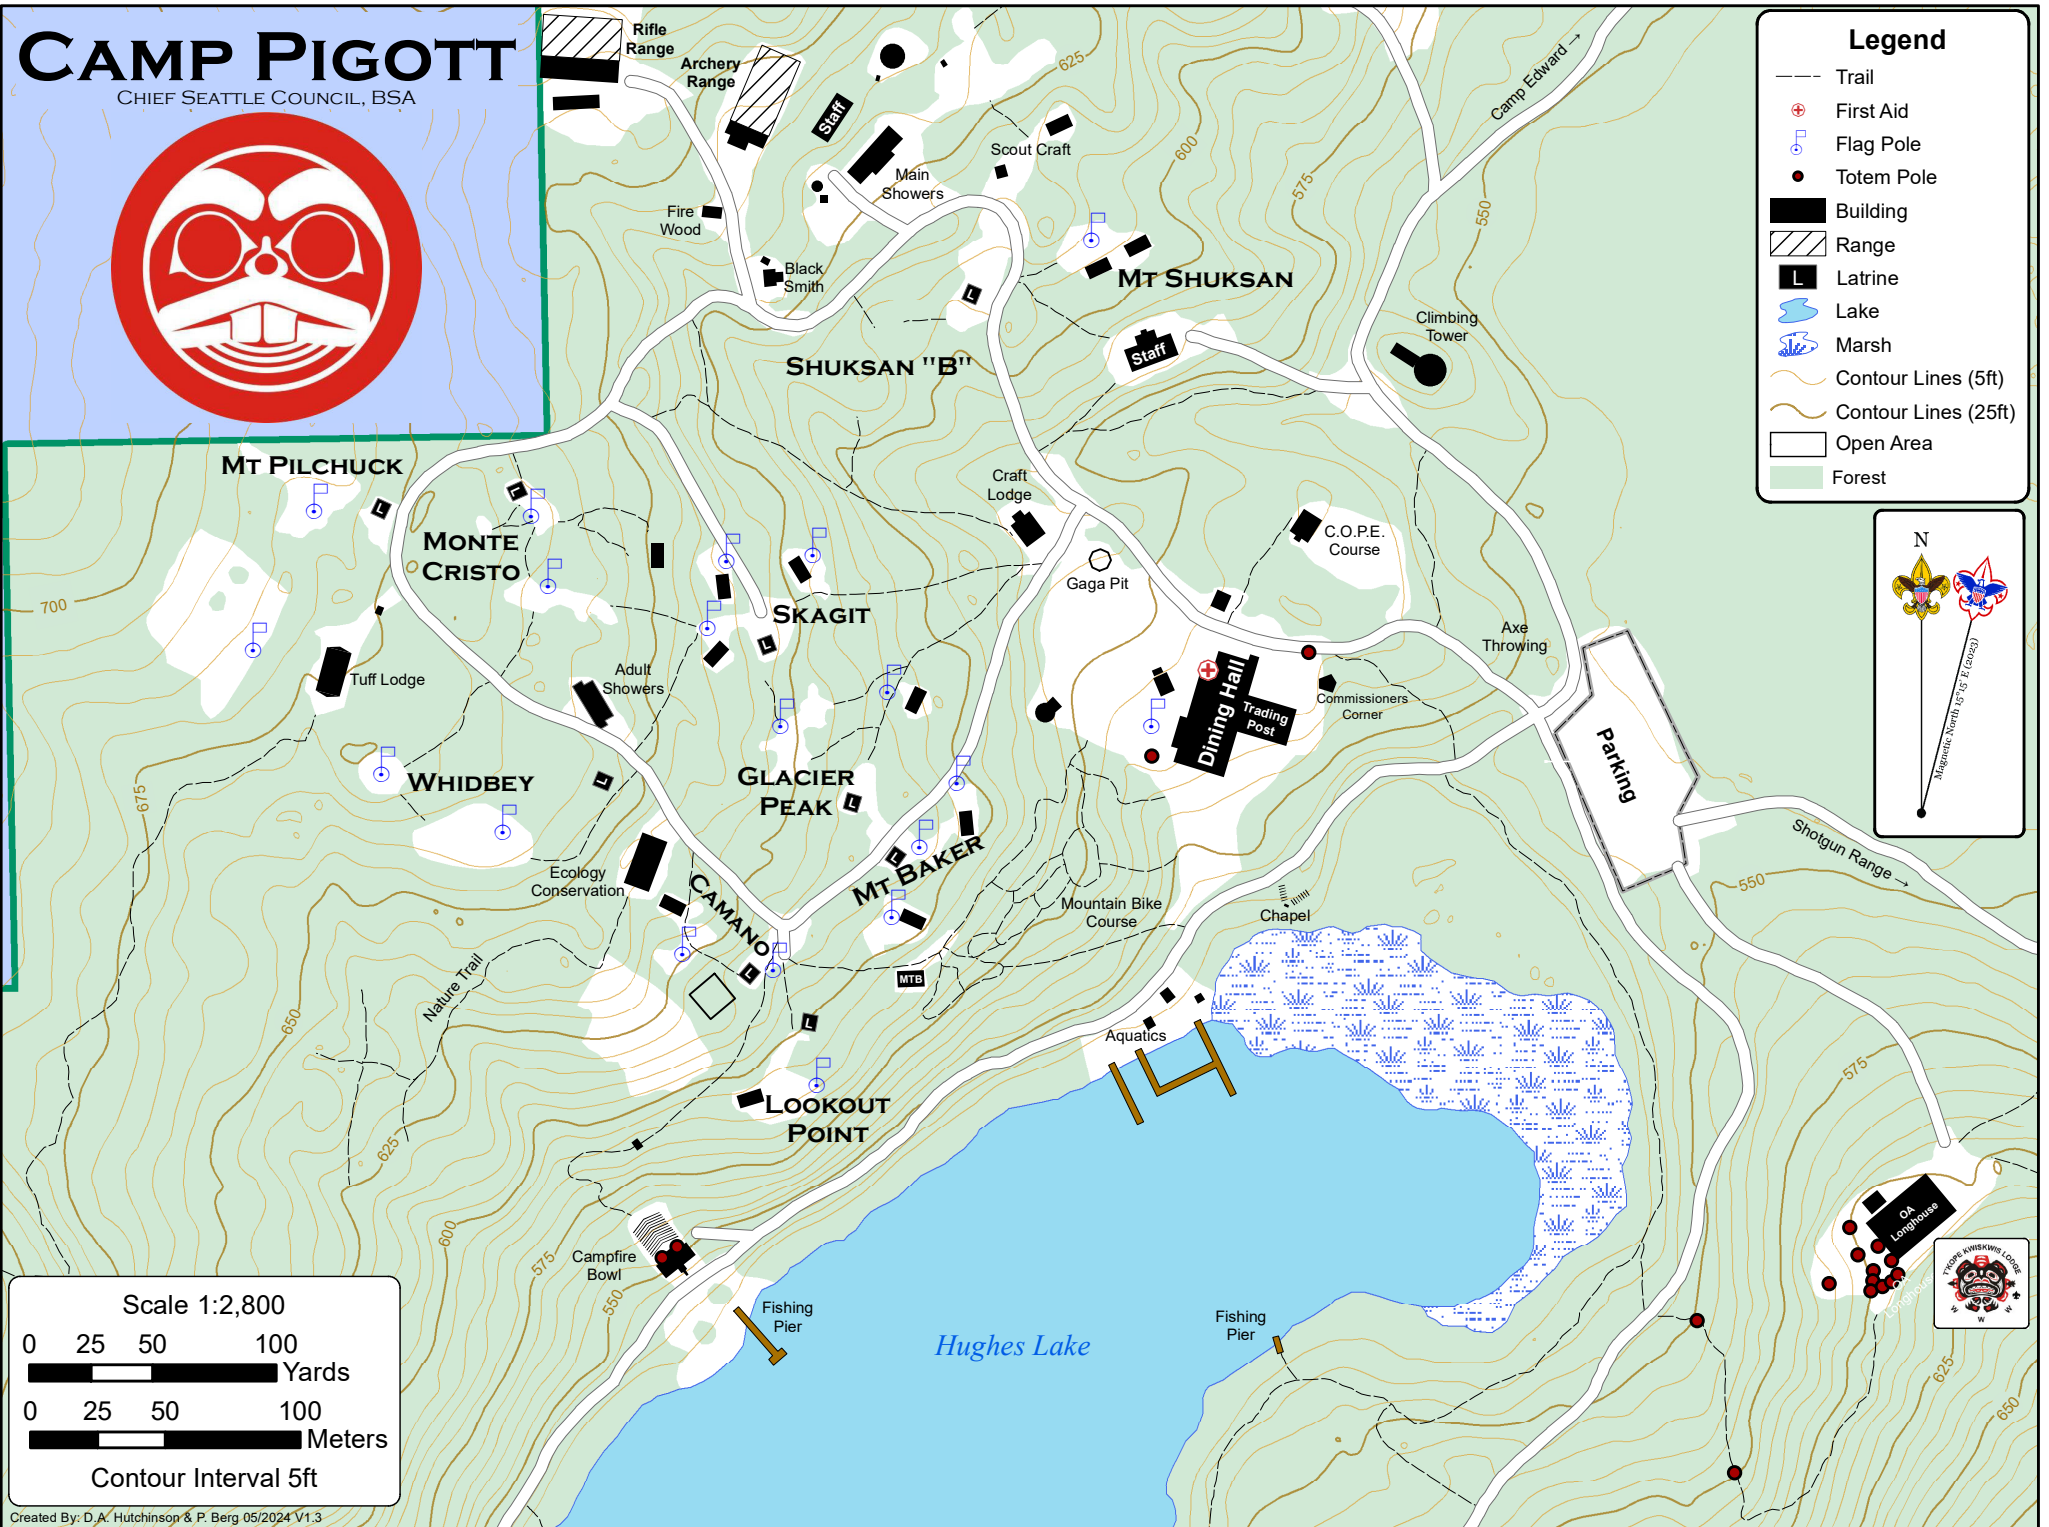

CAMP PIGOTT

CHIEF SEATTLE COUNCIL, BSA

Legend

- Trail
- First Aid
- Flag Pole
- Totem Pole
- Building
- Range
- Latrine
- Lake
- Marsh
- Contour Lines (5ft)
- Contour Lines (25ft)
- Open Area
- Forest

Scale 1:2,800

0 25 50 100
 Yards

0 25 50 100
 Meters

Contour Interval 5ft

Camp Pigott
 24225 Woods Creek Road
 Snohomish, WA 98290
 (360) 568-2065

CAMP PIGOTT

CHIEF SEATTLE COUNCIL, BSA

Legend

- Trail
- Stream
- Building
- Range
- Water
- Marsh
- Contour Lines (5ft)
- Contour Lines (25ft)
- Open Area
- Forest
- Property**
- BSA (approx)
- Private
- State

N

Magnetic North 15°15' E (2023)

Scale 1:5,500

0 62.5 125 250 375 500 Yards

0 62.5 125 250 375 500 Meters

Contour Interval 5ft